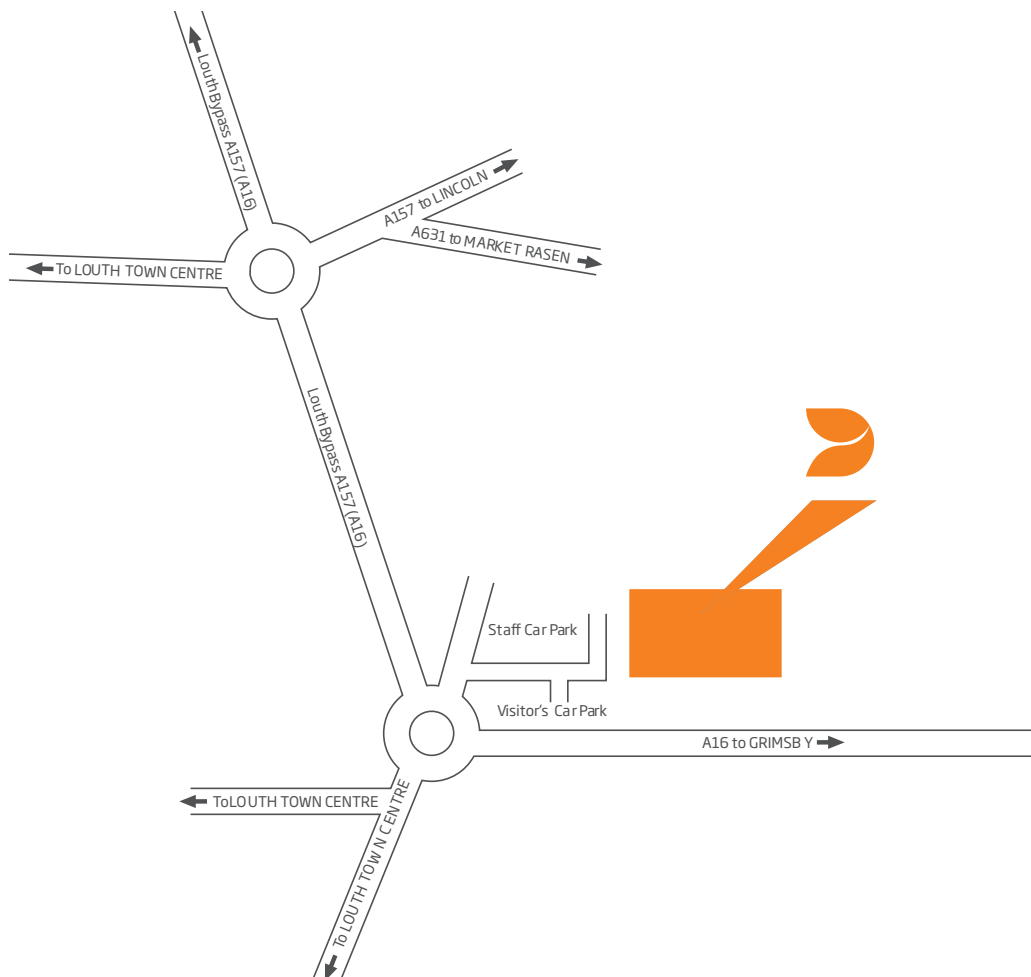

## Packaging Division

Northfields  
Grimsby Road  
Louth  
Lincolnshire  
LN11 0LA  
UK

+44 (0) 1507 600700<sup>T</sup>

+44 (0) 1507 600701<sup>F</sup>

[www.dssmithpackaging.co.uk](http://www.dssmithpackaging.co.uk)

# Directions

- DS Smith is situated on the A16 on the outskirts of Louth.
- You will find us on the most northern point of the Louth bypass.
- Please do not use the postcode in Satellite Navigation Systems, as this will direct you to our old site.