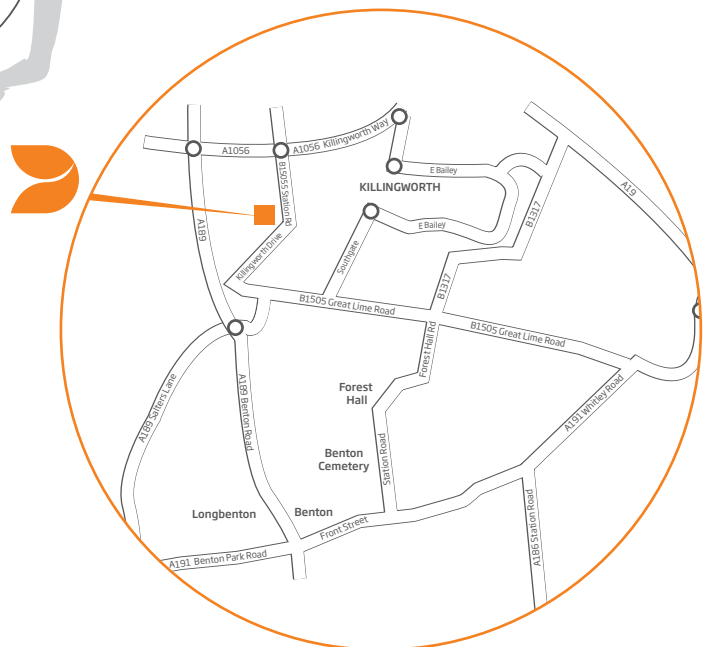

 **Packaging Division**
Stephenson Industrial Estate
Planet Place
Killingworth
Newcastle-Upon-Tyne
NE12 6DY
UK

Directions

+44 (0) 191 2681142^T
+44 (0) 191 2684252^F
www.dssmithpackaging.co.uk

The Power of Less®