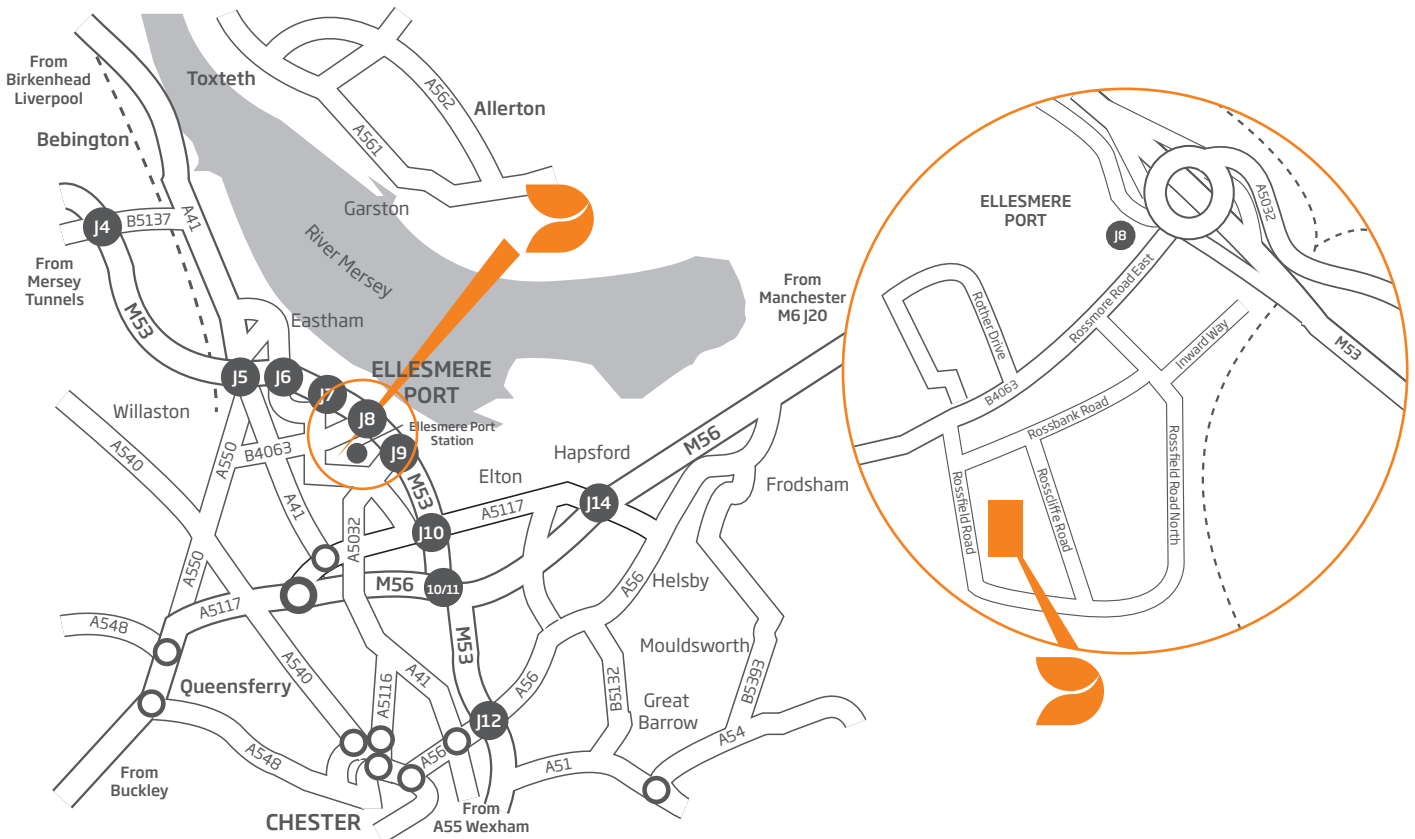

 **Packaging Division**
Rossfield Road
Rossmore Industrial Estate
Ellesmere Port
South Wirral
CH65 3AW
UK

Directions

+44 (0) 1513 568076^T
+44 (0) 1513 571220^F
www.dsmithindustrial.co.uk

By Car from M56

- Leave the M56 at junction 15 and join the M53 to Birkenhead.
- Leave the M53 at junction 8 and at the roundabout at the end of the slip road take the first exit onto the B5463, Rossmore Road East.
- Take the second left onto Rossfield Road.
- We are situated on the left hand side.

From Liverpool

- Leave Liverpool through the Kingsway Tunnel to Wallasey (Toll).
- Join the M53 towards Ellesmere Port.

- Leave the M53 at junction 8 and at the roundabout at the end of the slip road take the third exit onto the B5463, Rossmore Road East.
- Take the second left onto Rossfield Road.
- We are situated on the left hand side.

By Rail

- Ellesmere Port is the nearest railway station.
- We are a short taxi ride from the station.
- For further information about train times and fares, please telephone National Rail Enquiries Line on 08457 48 49 50.