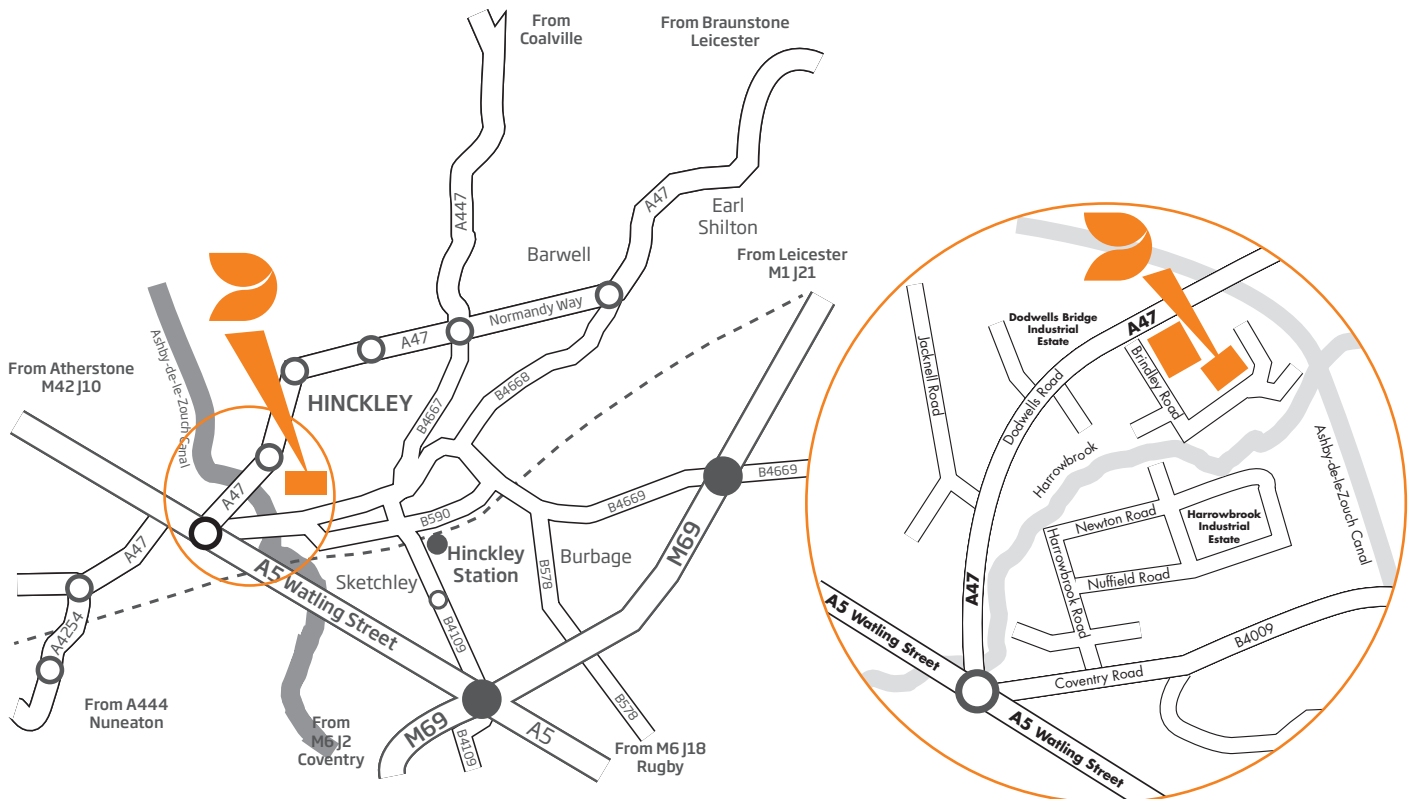

Packaging Services

Dodwells Road
Hinckley
Leicestershire
LE10 3BX
UK

+44 (0) 1455 251400^T

+44 (0) 1455 892924^F

www.dssmithpackagingservices.co.uk

Directions

By Car M1 Southbound

- Leave the M1 at junction 21 (signposted to Coventry, Birmingham (M6), (M69) to join the M69 for Coventry.
- Leave the M69 at junction 1 (signposted to Nuneaton, Milton Keynes A5, Hinckley B4109) to join the A5 for Nuneaton.
- At third roundabout take the second exit onto to A47 Dodwells Road.
- Take the second right turn, Brindley Road.
- We are situated on the left hand side.

M1 Northbound

- Leave the M1 at junction 18 (signposted to Hinckley A5, Rugby A428) to join the A5 for Hinckley.
- After passing the junction with the M69, continue to the third roundabout and take the first exit onto the A47 Dodwells Road.

- Take the second right turn, Brindley Road.
- We are situated on the left hand side.

M6

- Leave the M6 at junction 2 (signposted to Leicester M69, Coventry A46) to join the M69 for Leicester.
- Leave the M69 at junction 1 (see from M1 Southbound).

M42

- Leave the M42 at junction 10 (signposted to Nuneaton, Hinckley A5) to join the A5 for Hinckley.
- Leave the A5 to join A447 (see from M1 Southbound).

By Rail

- Hinckley is served by trains from Birmingham New Street, Coventry, Nuneaton and Leicester.
- We are a short taxi ride from the station.
- For further information about train times and fares please telephone National Rail Enquiries Line on 08457 48 49 50.