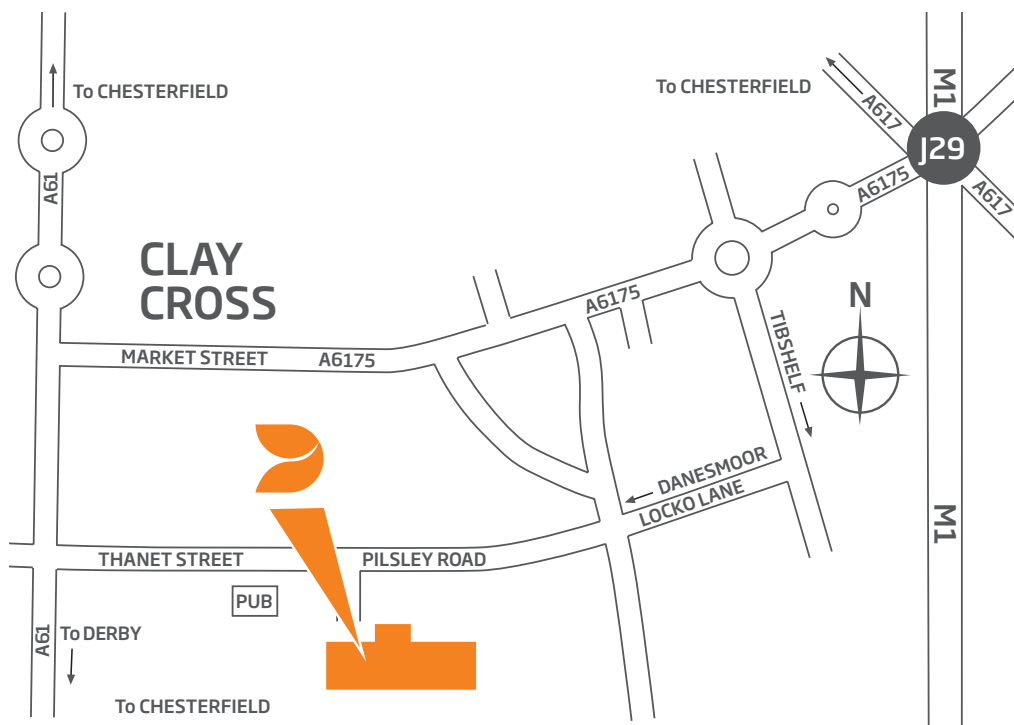

Packaging Division

Pilsley Road
Danesmoor
Clay Cross
Chesterfield
Derbyshire
S45 9BX
UK

+44 (0) 1246 250112^T

+44 (0) 1246 863837^F

www.dssmithpackaging.co.uk

Directions

Directions from M1

- Leave the motorway at Junction 29 and follow the signs to Clay Cross A6175.
- Go straight over the first roundabout.
- At the next roundabout take the first exit marked Tibshelf B6039.
- After about a mile and a half you will see a sign for a right turn signposted Danesmoor.
- Turn right here onto Lock Lane.
- Drive through Lower Pilsley to the T-junction.
- Turn right and immediately left along Pilsley Road, signposted to Danesmoor and Clay Cross.
- Follow this road down the 1:6 hill, over the green bridge and take the second turn on the left into the drive.