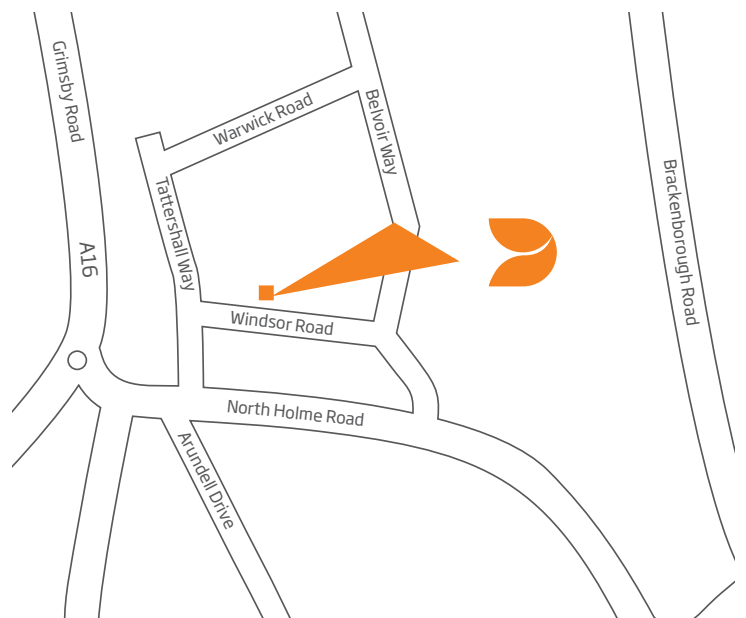

 **Sheetfeeding**
Windsor Road
Fairfield Industrial Estate
Louth
Lincolnshire
LN11 0YG
UK

+44 (0) 1507 609919^T
+44 (0) 1507 600478^F
www.dssmithsheetfeeding.com

Directions

The Power of Less[®]