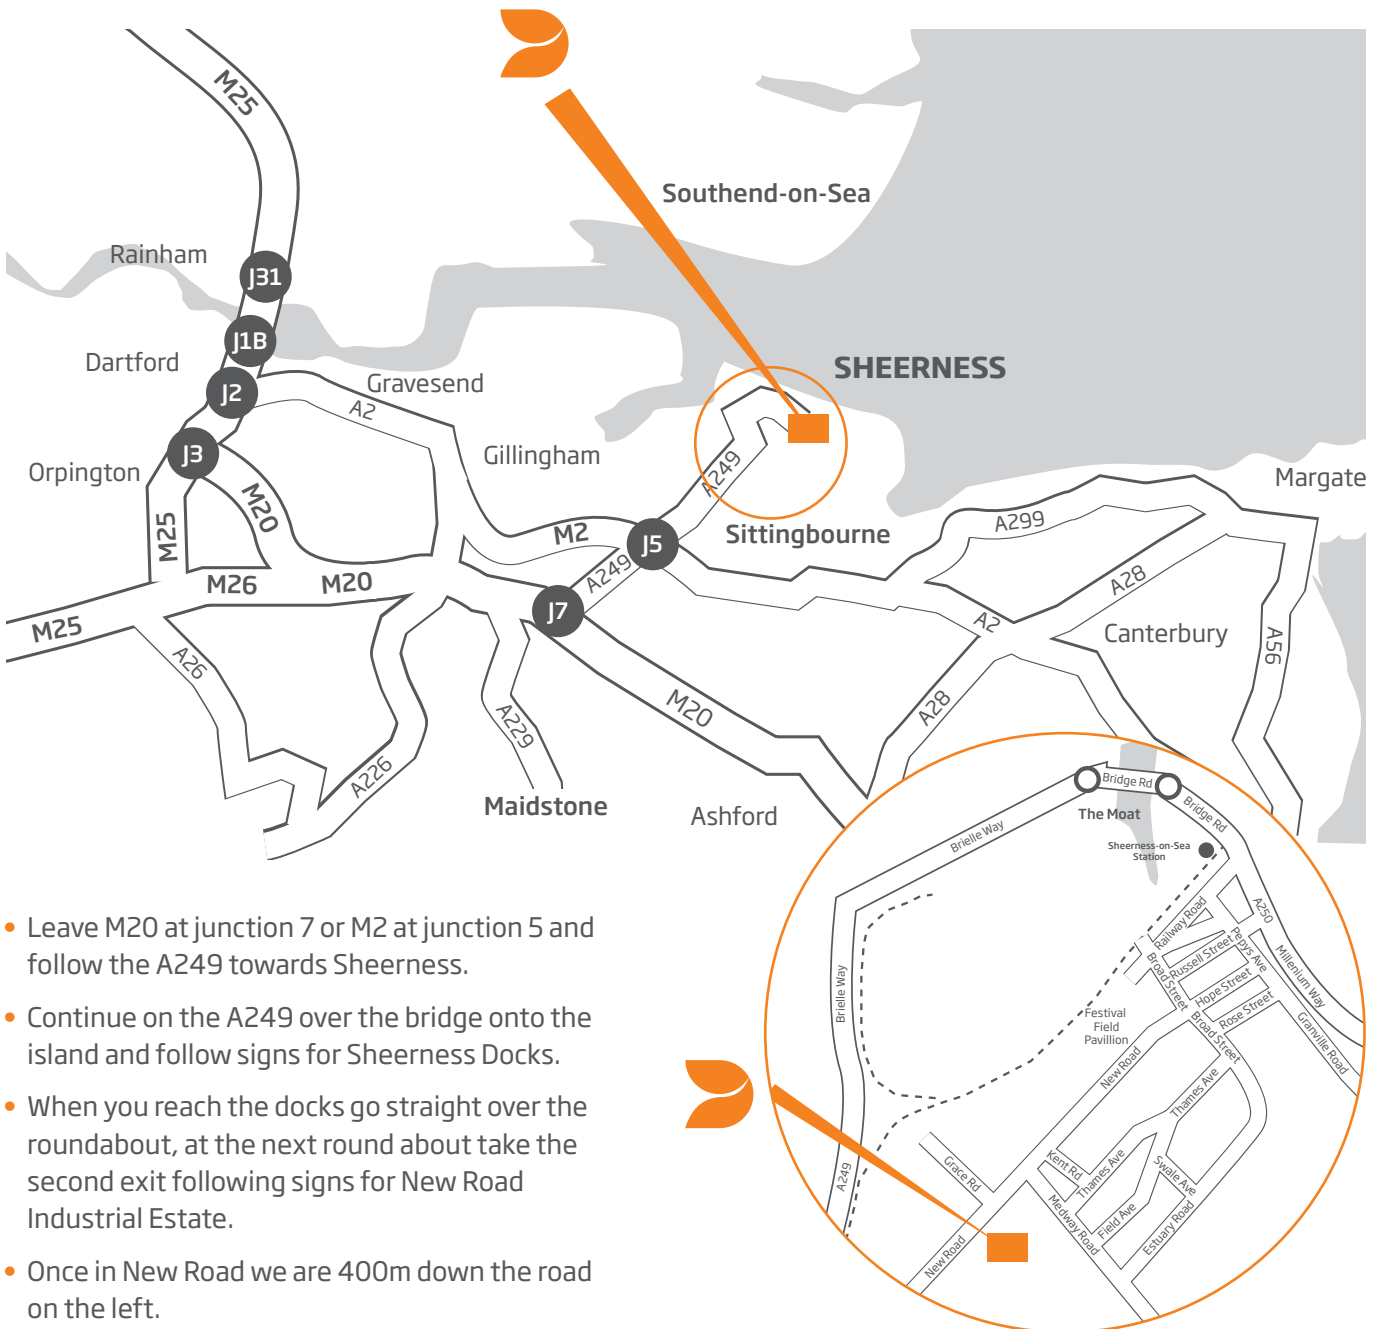

# Directions

- Leave M20 at junction 7 or M2 at junction 5 and follow the A249 towards Sheerness.
- Continue on the A249 over the bridge onto the island and follow signs for Sheerness Docks.
- When you reach the docks go straight over the roundabout, at the next round about take the second exit following signs for New Road Industrial Estate.
- Once in New Road we are 400m down the road on the left.