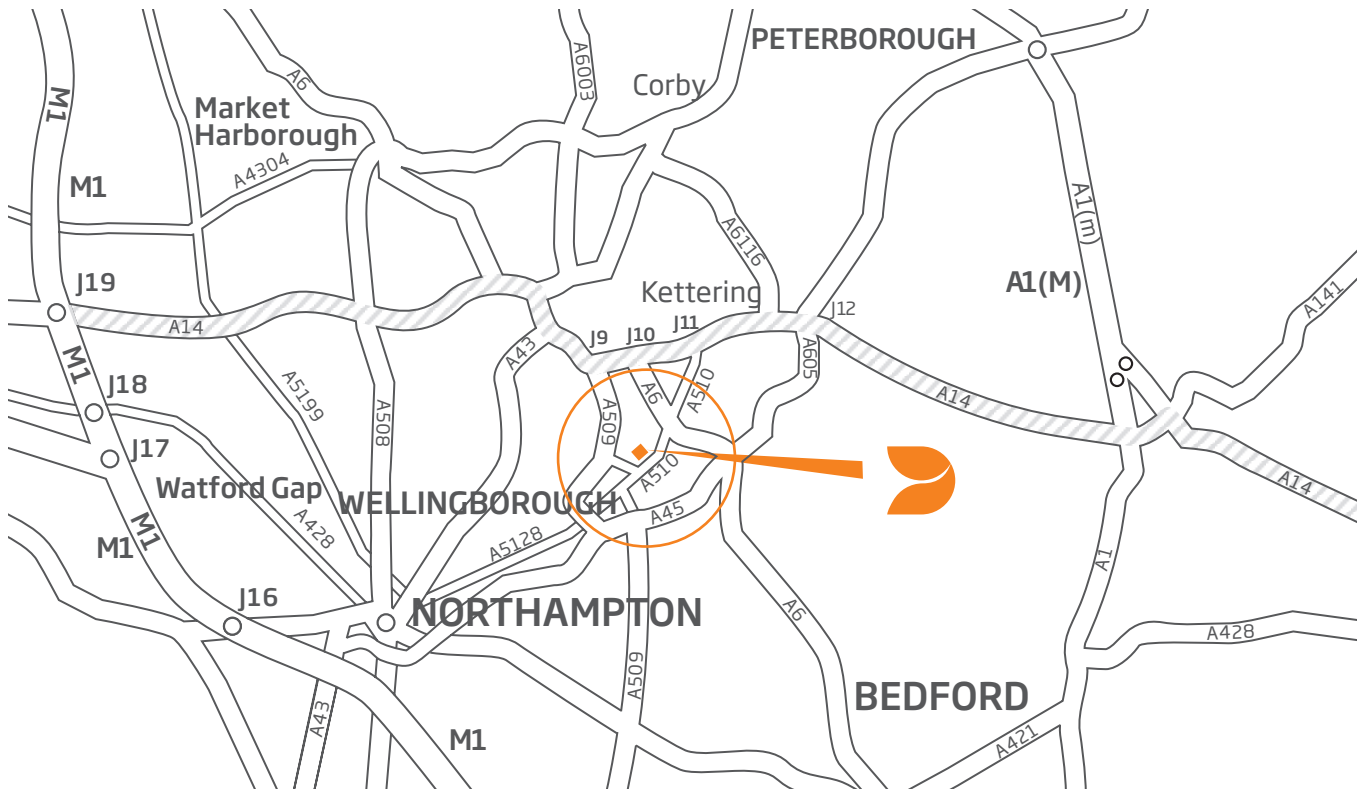

## Packaging Division

Meadow Close  
Ise Valley Industrial Estate  
Wellingborough  
Northamptonshire  
NN8 4BH  
UK

# Directions

+44 (0) 1933 440488<sup>T</sup>

+44 (0) 1933 441202<sup>F</sup>

[www.dssmithpackaging.co.uk](http://www.dssmithpackaging.co.uk)

- Meadow Close is off the A510 on the North-Eastern outskirts of Wellingborough, 1.5 miles from Finedon.